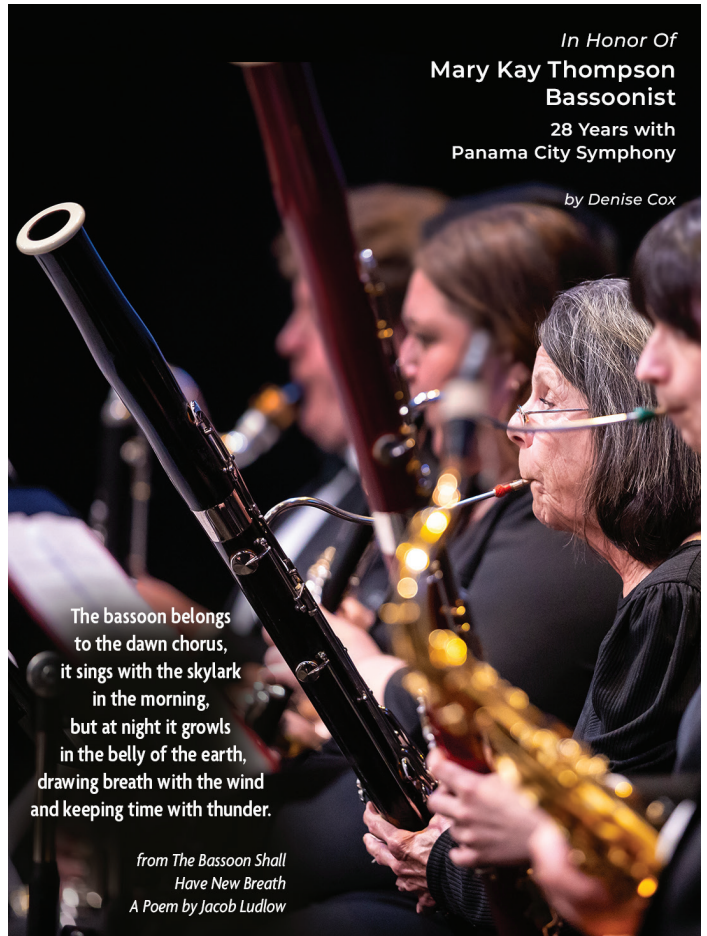

by Denise Cox

*The bassoon belongs
to the dawn chorus,
it sings with the skylark
in the morning,
but at night it growls
in the belly of the earth,
drawing breath with the wind
and keeping time with thunder.*